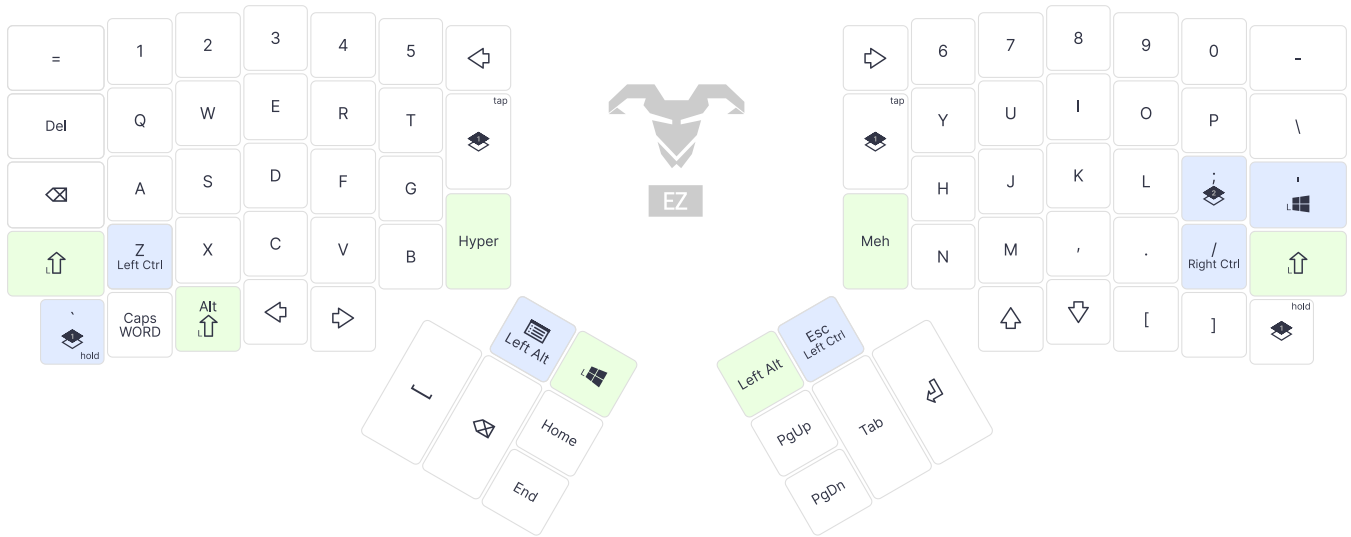

ErgoDox EZ Default Layout - V1.2

http://configure.ergodox-ez.com/keyboard_layouts/kaggxl

S A regular key

Left Alt A modifier key (Shift, for example)

⌘ A dual-function key. Sends Z when you tap it, and acts as Ctrl when you press and hold it.

LED LED control, for the ErgoDox EZ Shine.