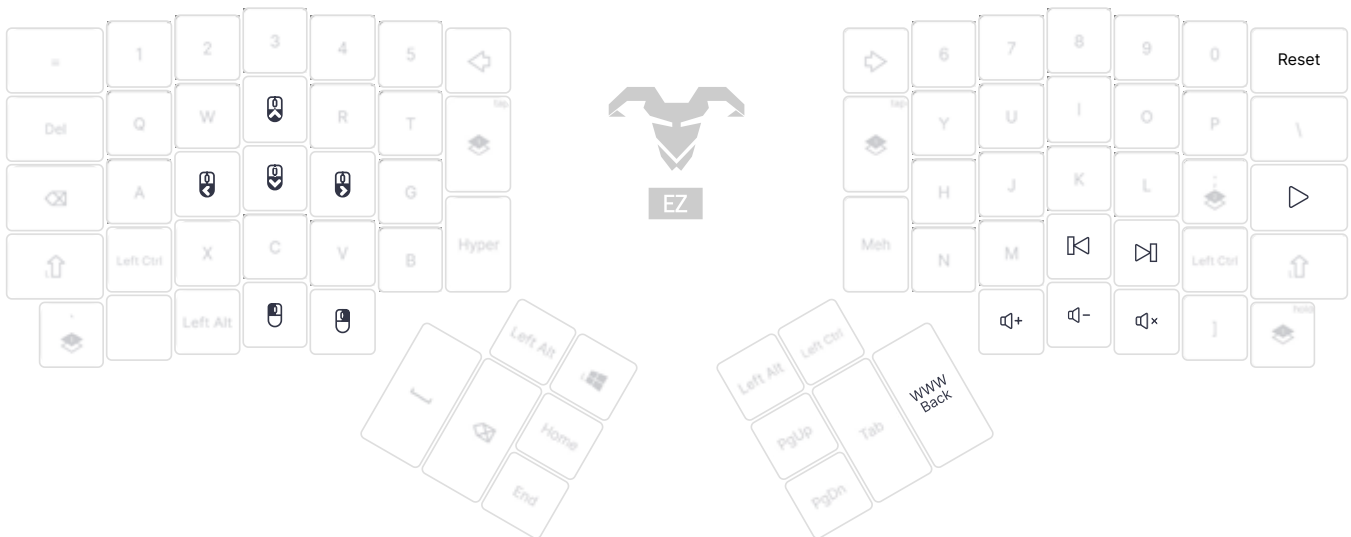

ErgoDox EZ Default Layout - V1.2

http://configure.ergodox-ez.com/keyboard_layouts/kaggxl

S A regular key

Left Alt A modifier key (Shift, for example)

⌘ A dual-function key. Sends Z when you tap it, and acts as Ctrl when you press and hold it.

LED LED control, for the ErgoDox EZ Shine.