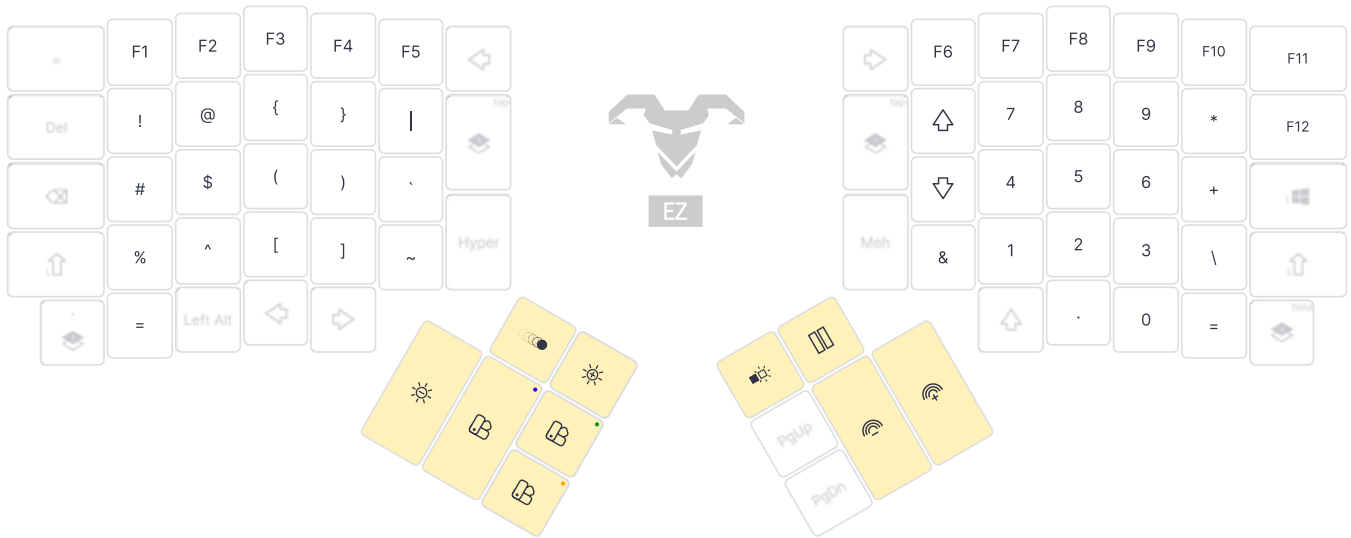

ErgoDox EZ Default Layout - V1.2

http://configure.ergodox-ez.com/keyboard_layouts/kaggxl

S A regular key

Left Alt A modifier key (Shift, for example)

⌘ A dual-function key. Sends Z when you tap it, and acts as Ctrl when you press and hold it.

LED LED control, for the ErgoDox EZ Shine.